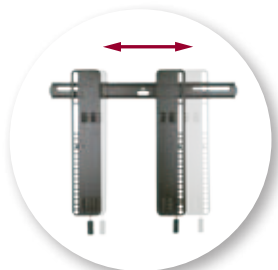

### UPC

793795521958

VMT15-B1 SHOWN

- Super Slim tilting mount sits just .77" from wall to complement the sleek look of ultra-thin TVs
- ProSet™ post-installation height and leveling adjustments allow TV to be perfectly positioned after hanging
- Convenient quick-release tabs on mounting brackets stay hidden, but easily pull down to unlock TV from wall plate for cable access
- Lateral shift allows TV to move left and right for perfect placement, even with off-center studs
- Adjustable Virtual Axis™ technology offers 10° of the smoothest tilting to reduce glare
- Innovative ClickStand™ mechanism holds TV away from wall for easy cable access

400x300

400x400

500x400

600x400

800x400

Universal »

Width: 147 – 571.5 mm  
Height: 15 – 410 mm

Super Slim design

ProSet™ adjustments

Quick-release tabs

Lateral shift

Adjustable Virtual Axis™ tilt

ClickStand™ mechanism